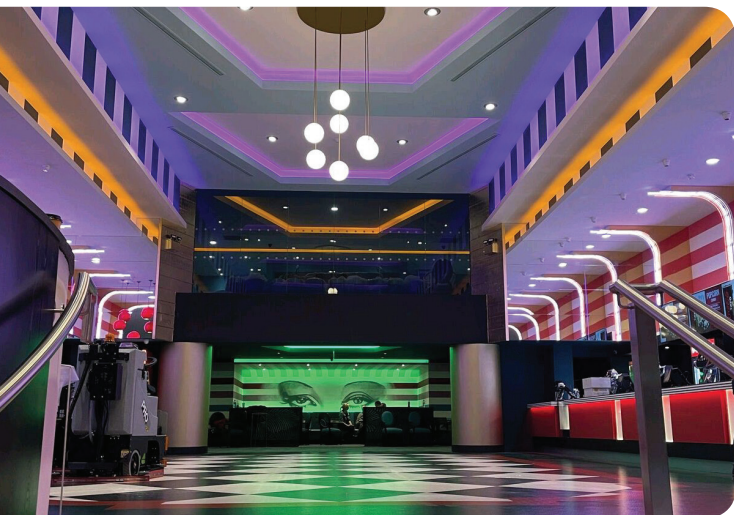

Lighting supplier **Southgate Lighting** worked closely with the team to provide their trademark quality bespoke commercial light fittings that complement the entrance lobby of this modern new cinema.

Working in partnership with skilled electrical installers like **Kavanagh Engineering** along with suppliers like Southgate Lighting, showcases how Kellihers can supply complete lighting solutions whatever the project.

Kellihers Electrical Kilkenny & Ballymount supplied the following commercial lighting:

- Custom feature pendants from Southgate Lighting
- Altair LED Strip
- Altair LED Flex neon effect
- Haley high output downlights
- Own brand LED Fire Rated Downlights

LEADING EDGE & INNOVATIVE SUPPLIERS

Kellihers Electrical and CT Electric work with quality lighting manufacturers and this can clearly be seen throughout this project.

If you want to see what can be achieved for your next commercial or residential project, then talk to us. We have an expert lighting design team who can offer high value engineering solutions, delivered on time, within budget and to your satisfaction. They are backed up by expert lighting specialists with decades of experience.

GET IN TOUCH TODAY

23 Branches Nationwide:

<https://kellihers.com/branchlocator/>

Email: web@rexel.ie OR lighting.design@rexel.ie